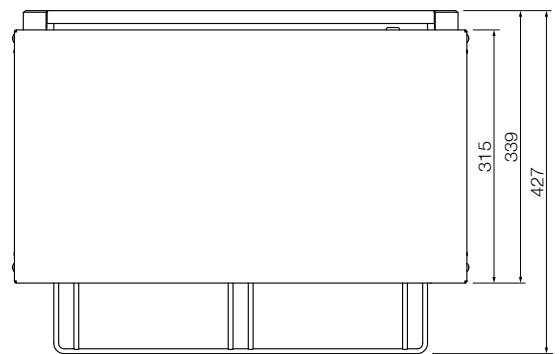

Toaster Griller W.GTQI8.10 / W.GTQI8.15

Product Information:

- Energy efficient 'instant' heat, ceramic coated glass infrared elements
- Fast, exceptionally even grilling and toasting
- Timer controlled operation
- Select top & bottom or top only heat
- Multiple position slides and rack for safer loading
- Easy to clean removable crumb tray
- Stainless steel construction
- Internal opening 441 x 259 x 87mm
- Includes wall mount brackets as standard

Specifications:

Model W.GTQI8.10
Height 363mm
Width 563mm
Depth 427mm
Power 2.2kW
 10A plug & lead fitted
Capacity 8 Slice

Model W.GTQI8.15
Height 363mm
Width 563mm
Depth 427mm
Power 3.3kW
 15A plug & lead fitted
Capacity 8 Slice