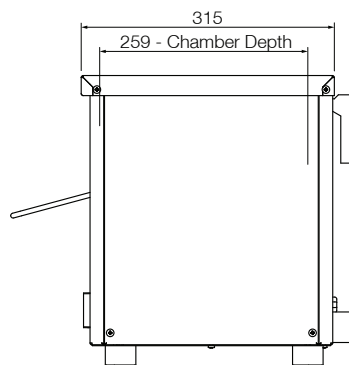

Toaster Griller W.GTQI8.10 / W.GTQI8.15

Product Information:

- Energy efficient 'instant' heat, ceramic coated glass infrared elements
- Fast, exceptionally even grilling and toasting
- Timer controlled operation
- Select top & bottom or top only heat
- Multiple position slides and rack for safer loading
- Easy to clean removable crumb tray
- Stainless steel construction
- Internal opening 441 x 259 x 87mm
- Includes wall mount brackets as standard

Specifications:

Model W.GTQI8.10
Height 363mm
Width 563mm
Depth 427mm
Power 2.2kW
 10A plug & lead fitted
Capacity 8 Slice

Model W.GTQI8.15
Height 363mm
Width 563mm
Depth 427mm
Power 3.3kW
 15A plug & lead fitted
Capacity 8 Slice