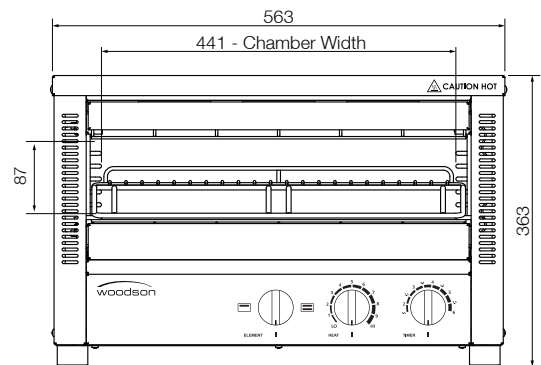

Toaster Griller W.GTQI8.10 / W.GTQI8.15

Product Information:

- Energy efficient 'instant' heat, ceramic coated glass infrared elements
- Fast, exceptionally even grilling and toasting
- Timer controlled operation
- Select top & bottom or top only heat
- Multiple position slides and rack for safer loading
- Easy to clean removable crumb tray
- Stainless steel construction
- Internal opening 441 x 259 x 87mm
- Includes wall mount brackets as standard

Specifications:

Model W.GTQI8.10
Height 363mm
Width 563mm
Depth 427mm
Power 2.2kW
 10A plug & lead fitted
Capacity 8 Slice

Model W.GTQI8.15
Height 363mm
Width 563mm
Depth 427mm
Power 3.3kW
 15A plug & lead fitted
Capacity 8 Slice