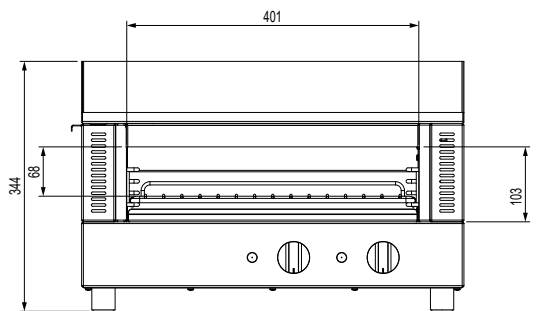

Griddle Toaster W.GDT65.15 / W.GDT65.20

Product Information:

- Combination countertop griddle with toaster under
- Toasting rack with adjustable height settings
- Integrated splashback
- Grease channel to front of plate drains to removable side grease tray
- Independent top and bottom control
- Thermostat control from 80°C to 280°C
- 523mm x 337mm plate size
- Easy to clean removable crumb tray

Specifications:

Model W.GDT65.15
Height 344mm
Width 540mm
Depth 495mm
Power 3.3kW
 15A plug & lead fitted
Plate 8mm Thick

Model W.GDT65.20
Height 344mm
Width 540mm
Depth 495mm
Power 4.3kW
 20A plug & lead fitted
Plate 8mm Thick