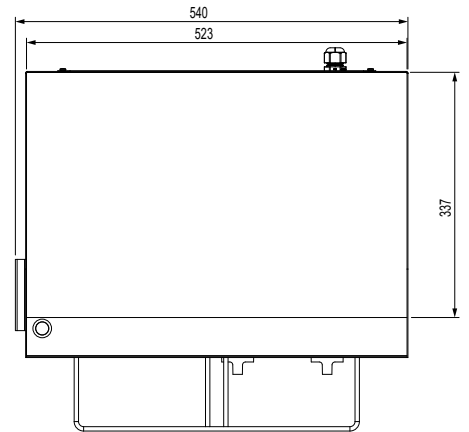

Griddle Toaster W.GDT65.15 / W.GDT65.20

Product Information:

- Combination countertop griddle with toaster under
- Toasting rack with adjustable height settings
- Integrated splashback
- Grease channel to front of plate drains to removable side grease tray
- Independent top and bottom control
- Thermostat control from 80°C to 280°C
- 523mm x 337mm plate size
- Easy to clean removable crumb tray

Specifications:

Model W.GDT65.15
Height 344mm
Width 540mm
Depth 495mm
Power 3.3kW
 15A plug & lead fitted
Plate 8mm Thick

Model W.GDT65.20
Height 344mm
Width 540mm
Depth 495mm
Power 4.3kW
 20A plug & lead fitted
Plate 8mm Thick