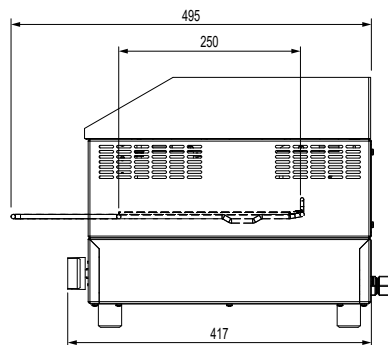

Griddle Toaster W.GDT65.15 / W.GDT65.20

Product Information:

- Combination countertop griddle with toaster under
- Toasting rack with adjustable height settings
- Integrated splashback
- Grease channel to front of plate drains to removable side grease tray
- Independent top and bottom control
- Thermostat control from 80°C to 280°C
- 523mm x 337mm plate size
- Easy to clean removable crumb tray

Specifications:

Model W.GDT65.15
Height 344mm
Width 540mm
Depth 495mm
Power 3.3kW
 15A plug & lead fitted
Plate 8mm Thick

Model W.GDT65.20
Height 344mm
Width 540mm
Depth 495mm
Power 4.3kW
 20A plug & lead fitted
Plate 8mm Thick